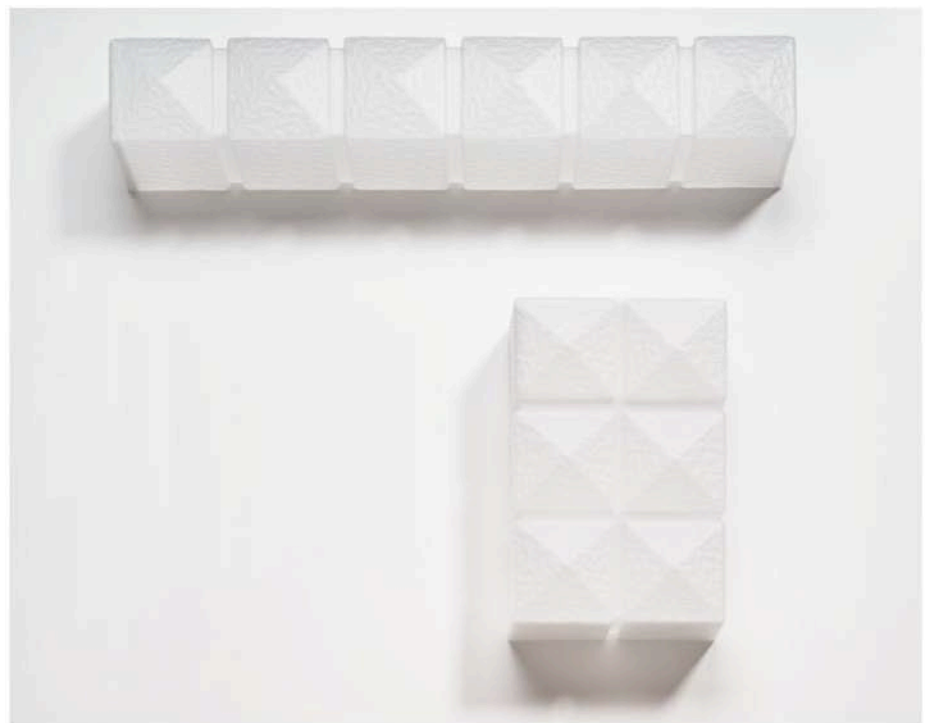

# BAUHAUS GLASS BLOCK VANITY AND SCONCE

Utilizing an Architectural Glass Block design motif, the Bauhaus series offers the OEM the ability to produce a uniquely styled vanity luminaire utilizing standard fluorescent strip fixtures.

A series of frosted acrylic cubes glow elegantly when lit, providing soft, even illumination in the installation. Available sizes include industry standard 2', 3' and 4' lengths, and a 2-lite companion wall sconce.