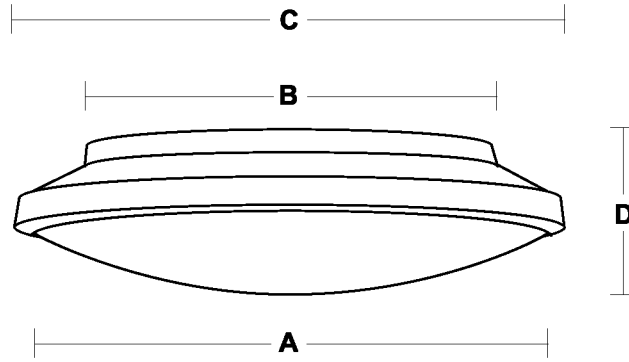

## ASSEMBLY PROCEDURE

To attach, push diffuser in towards one side until flange hits inside of housing, then center lens in housing. Diffuser snaps into housing against spring clips.

To detach, push diffuser in towards one side and pull exposed diffuser out of housing with fingertips or a straight edge.

## DIMENSIONS

Size	A	B	C	D	Lamping Options
13	11 <sup>7/8</sup>	9 <sup>7/16</sup>	12 <sup>13/16</sup>	3	1 or 2 PL-13/22W Circline
17	15 <sup>3/8</sup>	13	16	3 <sup>5/8</sup>	2 or 3 PL-13/22-32W Circline
21	19 <sup>5/8</sup>	17	20 <sup>11/16</sup>	4	32-40W Circline