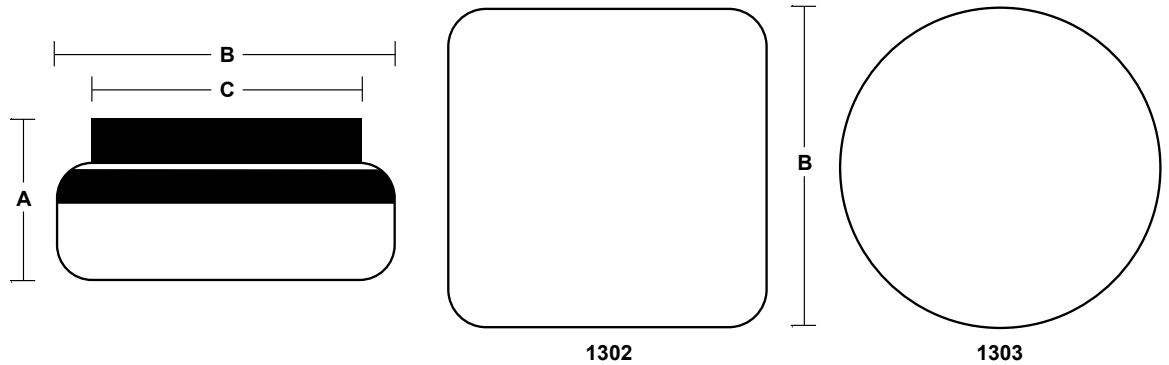

Part Number	A	B	C
1302	4.25"	10.00"	8.25"
1303	4.25"	10.00"	8.25"

Dimensions should be confirmed via review or a production sample. Above Drawing and Dimensions Chart is for reference only.

MATERIALS

Polycarbonate
Teijin L1225Z-100M, UL#E50075
Bayer 2503, UL#E33640
or equivalent