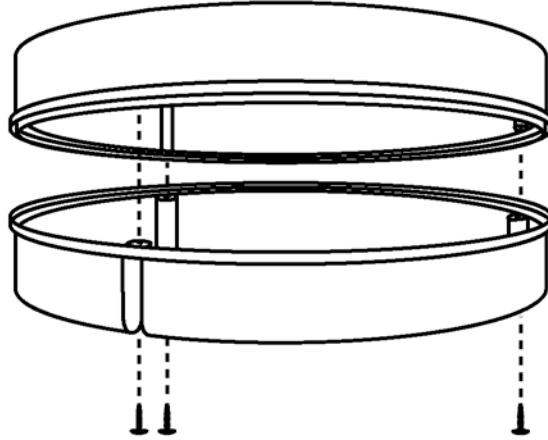

The reflector plate for both square and round has layouts for PL and Circline lamps. The plate is stamped from precoated white steel.

The fixture housing has drill points for conduit knockouts and has standoffs to allow air handling underneath the fixture housing to allow for cooling behind the fixture.

Phone:(770) 948-6069

Fax:(770) 948-1389

ASSEMBLY PROCEDURE

Lens attaches to screw points on housing with self-tapping screws.

Gasket is integral in lens element of fixture components.

Plate attaches to fixture nipple with nut for fastening.

DIMENSIONS

Series/Shape	A	B	Lamp Layout
1402-Square	3 ^{1/4} "	10 ^{3/16} "	Combination 1 or 2 PL-13 or 1 18W Quad or 1 26W Quad & 22W Circline
1403-Round	3 ^{3/16} "	11 ^{1/4} "	Combination 1 or 2 PL-13 or 1 18W Quad or 1 26W Quad & 22W Circline