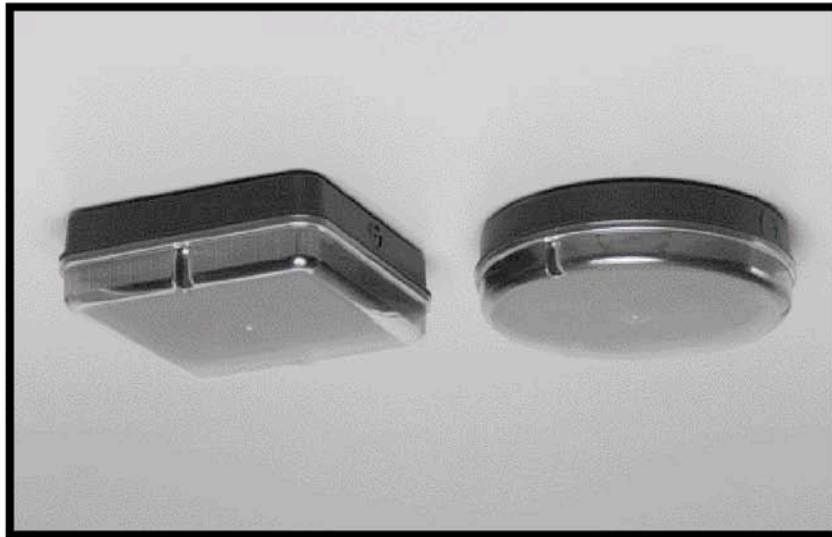

Prismatic Lens-1402 or 1403