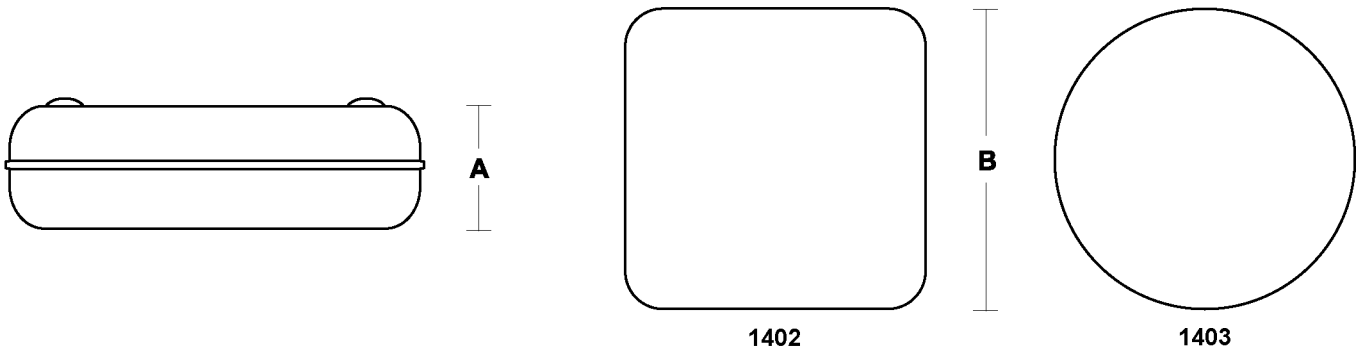

Phone:(770) 948-6069

Fax:(770) 948-1389

ASSEMBLY PROCEDURE

Lens attaches to screw points on housing with self-tapping screws.

Gasket is integral in lens element of fixture components.

Plate attaches to fixture nipple with nut for fastening.

DIMENSIONS

Series/Shape	A	B	Lamp Layout
1402-Square	3 ^{1/4} "	10 ^{3/16} "	Combination 1 or 2 PL-13 or 1 18W Quad or 1 26W Quad & 22W Circline
1403-Round	3 ^{3/16} "	11 ^{1/4} "	Combination 1 or 2 PL-13 or 1 18W Quad or 1 26W Quad & 22W Circline