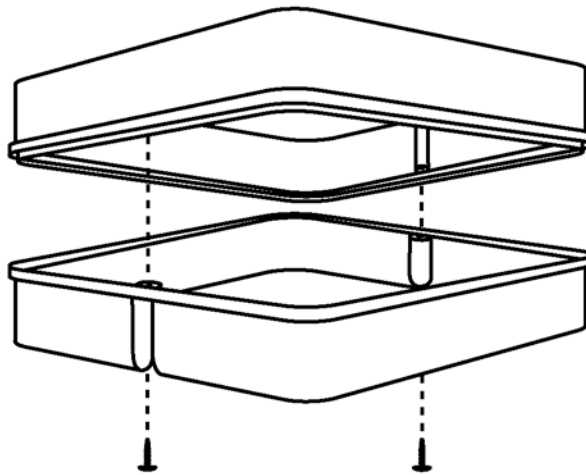

The reflector plate for both square and round has layouts for PL and Circline lamps. The plate is stamped from precoated white steel.

The fixture housing has drill points for conduit knockouts and has standoffs to allow air handling underneath the fixture housing to allow for cooling behind the fixture.

Phone:(770) 948-6069

Fax:(770) 948-1389

ASSEMBLY PROCEDURE

Lens attaches to screw points on housing with self-tapping screws.

Gasket is integral in lens element of fixture components.

Plate attaches to fixture nipple with nut for fastening.

DIMENSIONS

Series/Shape	A	B	Lamp Layout
1402-Square	3 ^{1/4} "	10 ^{3/16} "	Combination 1 or 2 PL-13 or 1 18W Quad or 1 26W Quad & 22W Circline
1403-Round	3 ^{3/16} "	11 ^{1/4} "	Combination 1 or 2 PL-13 or 1 18W Quad or 1 26W Quad & 22W Circline