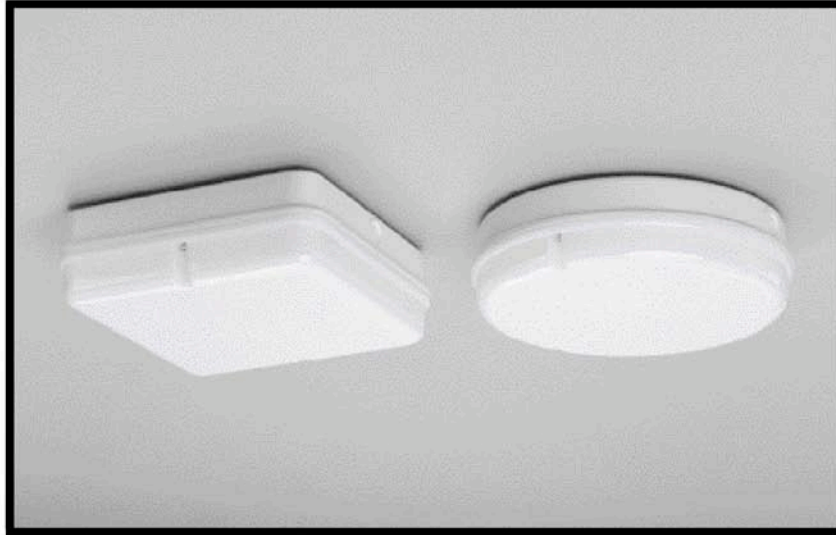

1400 COMPONENT OPTIONS

White Housing-1402 or 1403